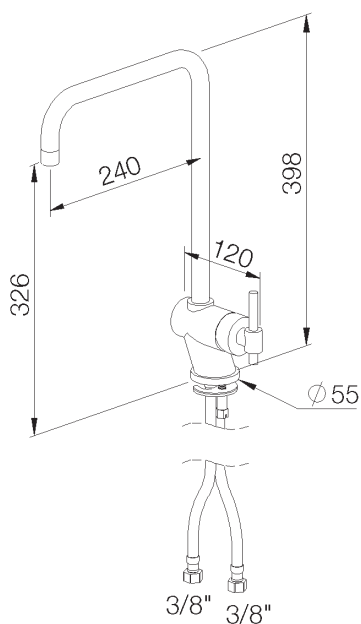

**PRODUCT TECHNICAL SHEET**

Collection : **DYNAMIC**

Ref. : **4527.--.24**

Mitigeur de cuisine, bec mobile 240mm en U

Eéngreeps keukenmengkraan, draaibare uitloop 240mm in U

Single-lever kitchen mixer, swivel spout 240mm in U

**Picture**

**Product details**

Internal mechanism : Mixer ceramic cartridge (90°)

**Technical drawing**

FN09/02/2016.V01