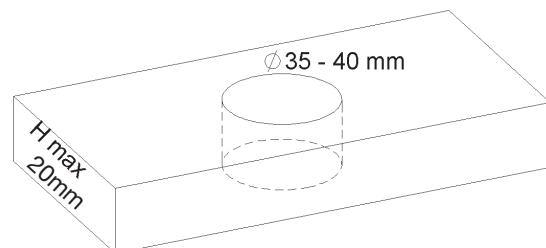

**PRODUCT TECHNICAL SHEET**

Collection : **DYNAMIC**

Ref. : **4527.--.24**

Mitigeur de cuisine, bec mobile 240mm en U

Eéngreeps keukenmengkraan, draaibare uitloop 240mm in U

Single-lever kitchen mixer, swivel spout 240mm in U

**Picture**

**Product details**

Internal mechanism : Mixer ceramic cartridge (90°)

**Technical drawing**

FN09/02/2016.V01